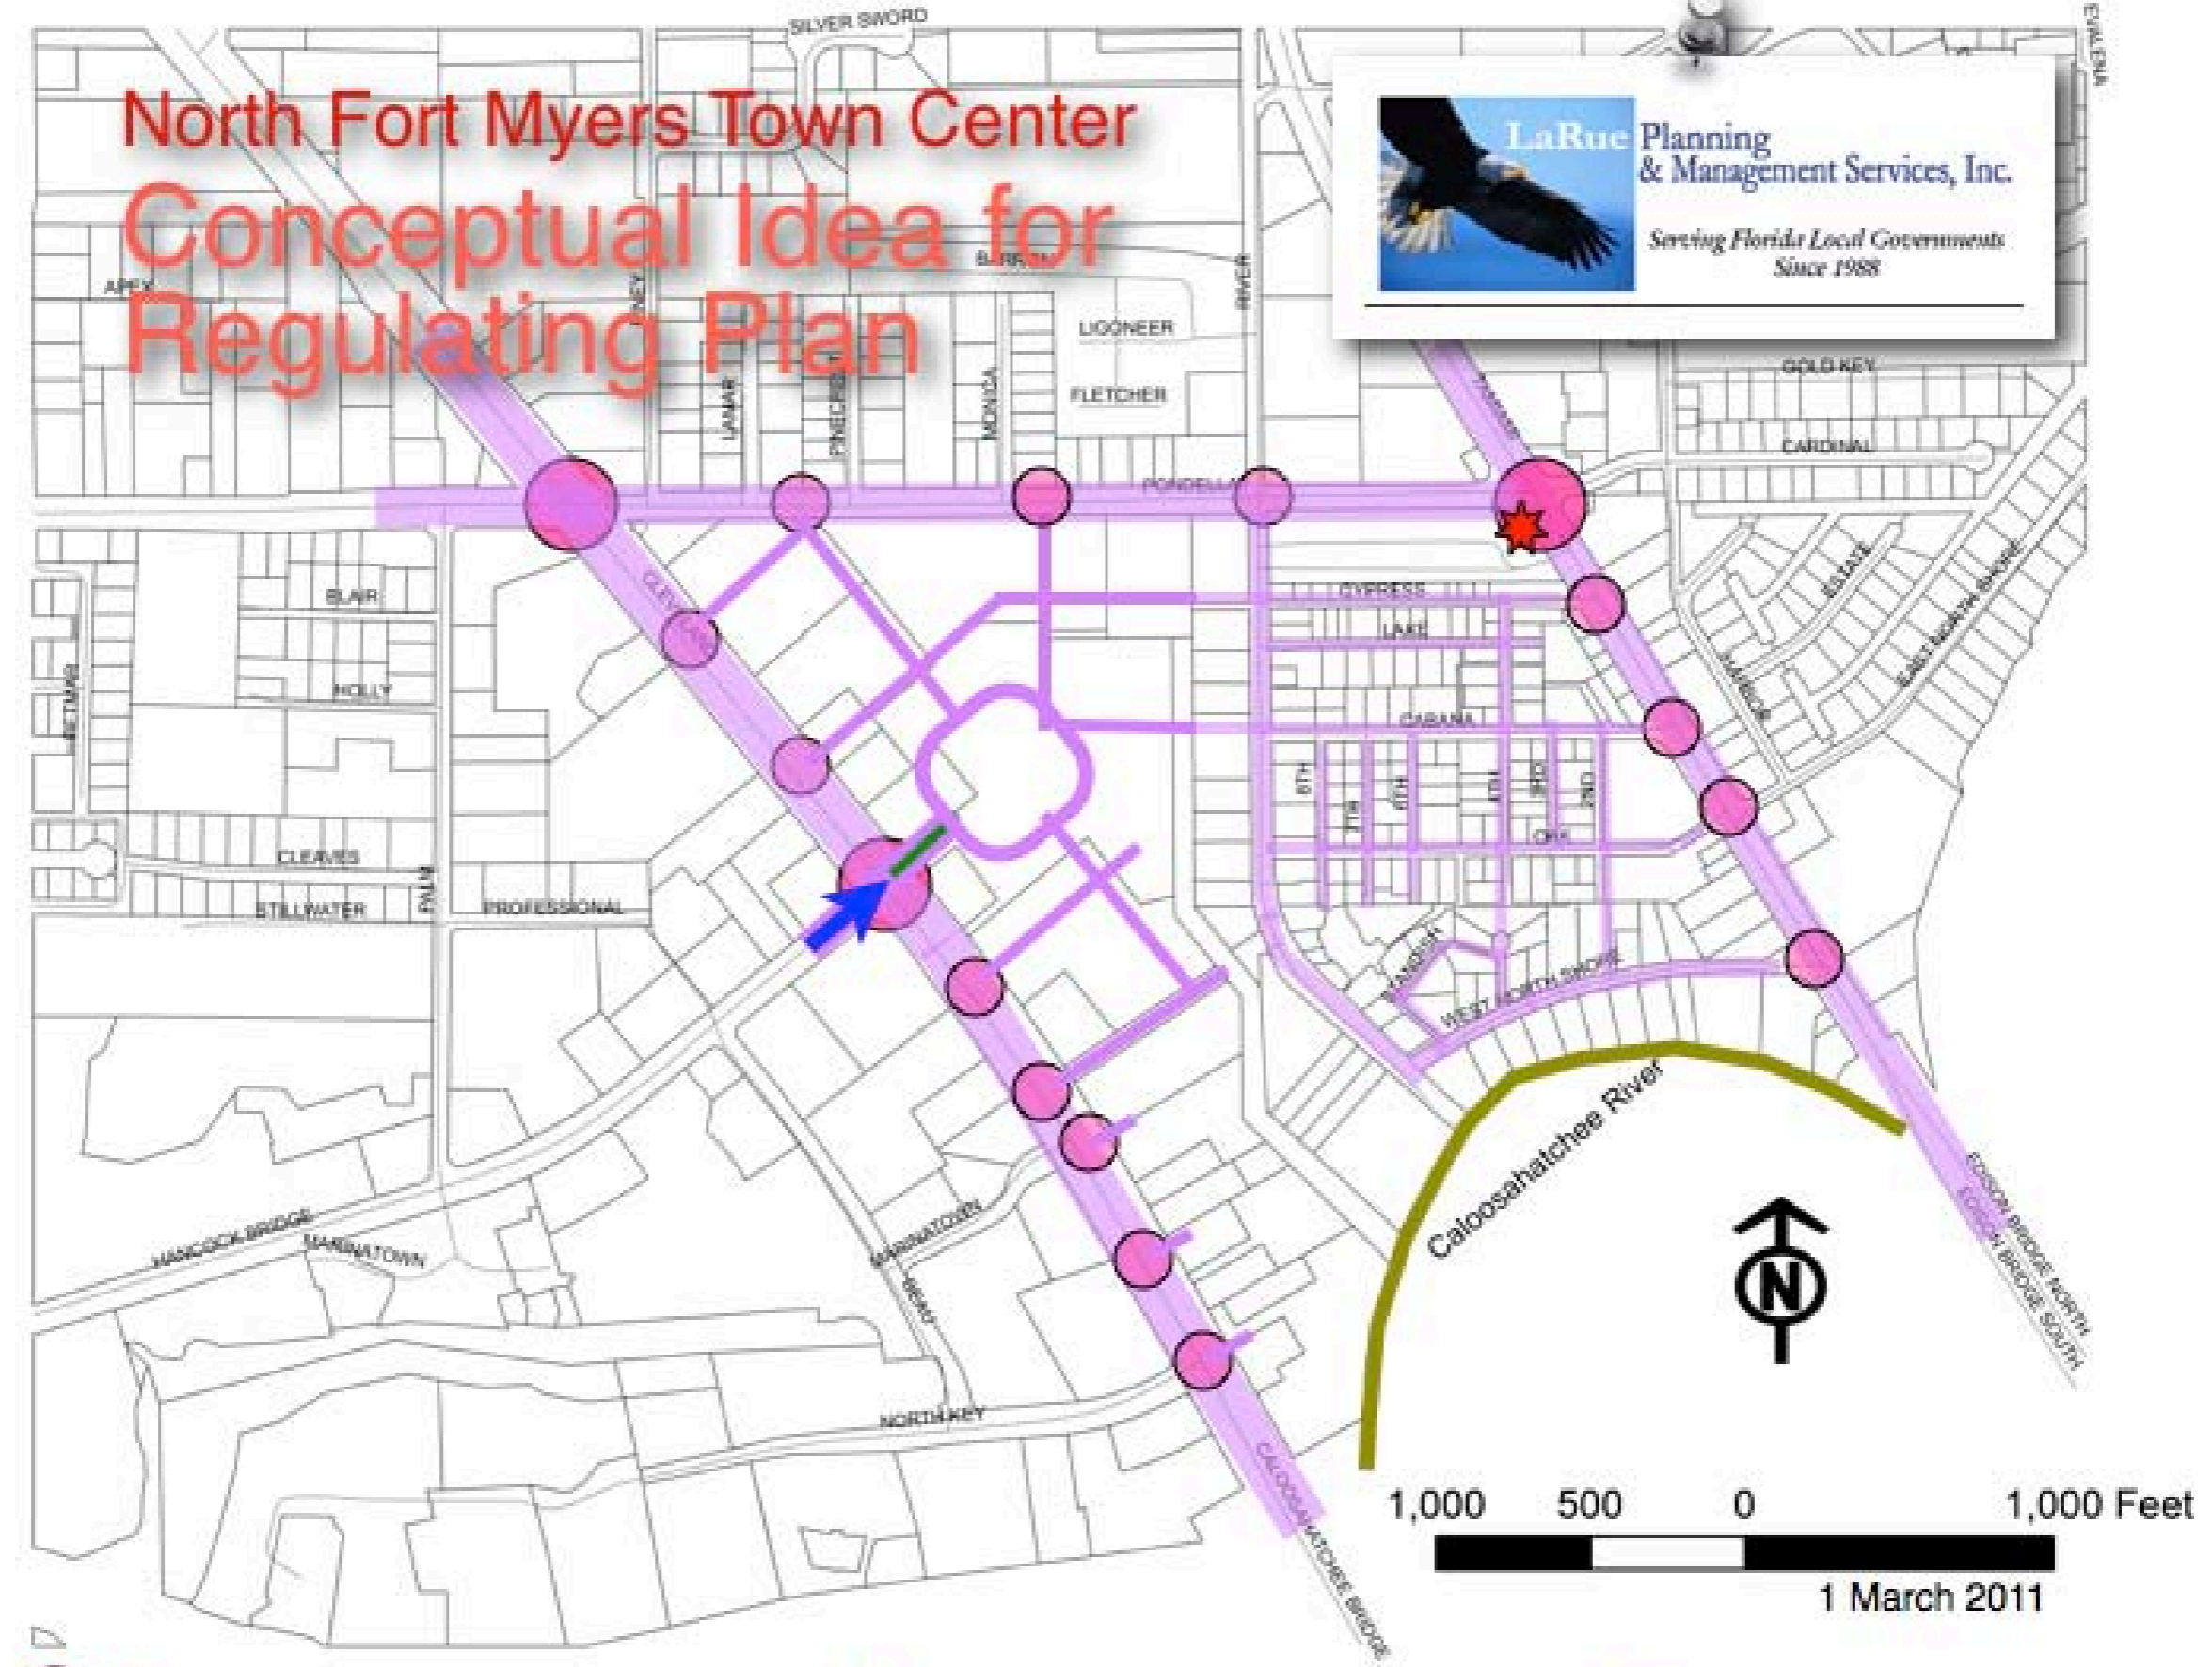

1 March 2011

North Fort Myers Town Center Conceptual Idea for Regulating Plan

**LaRue Planning
& Management Services, Inc.**
*Serving Florida Local Governments
Since 1988*

  Intersections

 Boulevard A - Both US41s and Pondella

1 March 2011

North Fort Myers Town Center Conceptual Idea for Regulating Plan

**LaRue Planning
& Management Services, Inc.**
*Serving Florida Local Governments
Since 1988*

- Intersections
- Landmarks

- Boulevard B - Within the Town Center
- Boulevard A - Both US41s and Pondella
- Streets
- Avenue