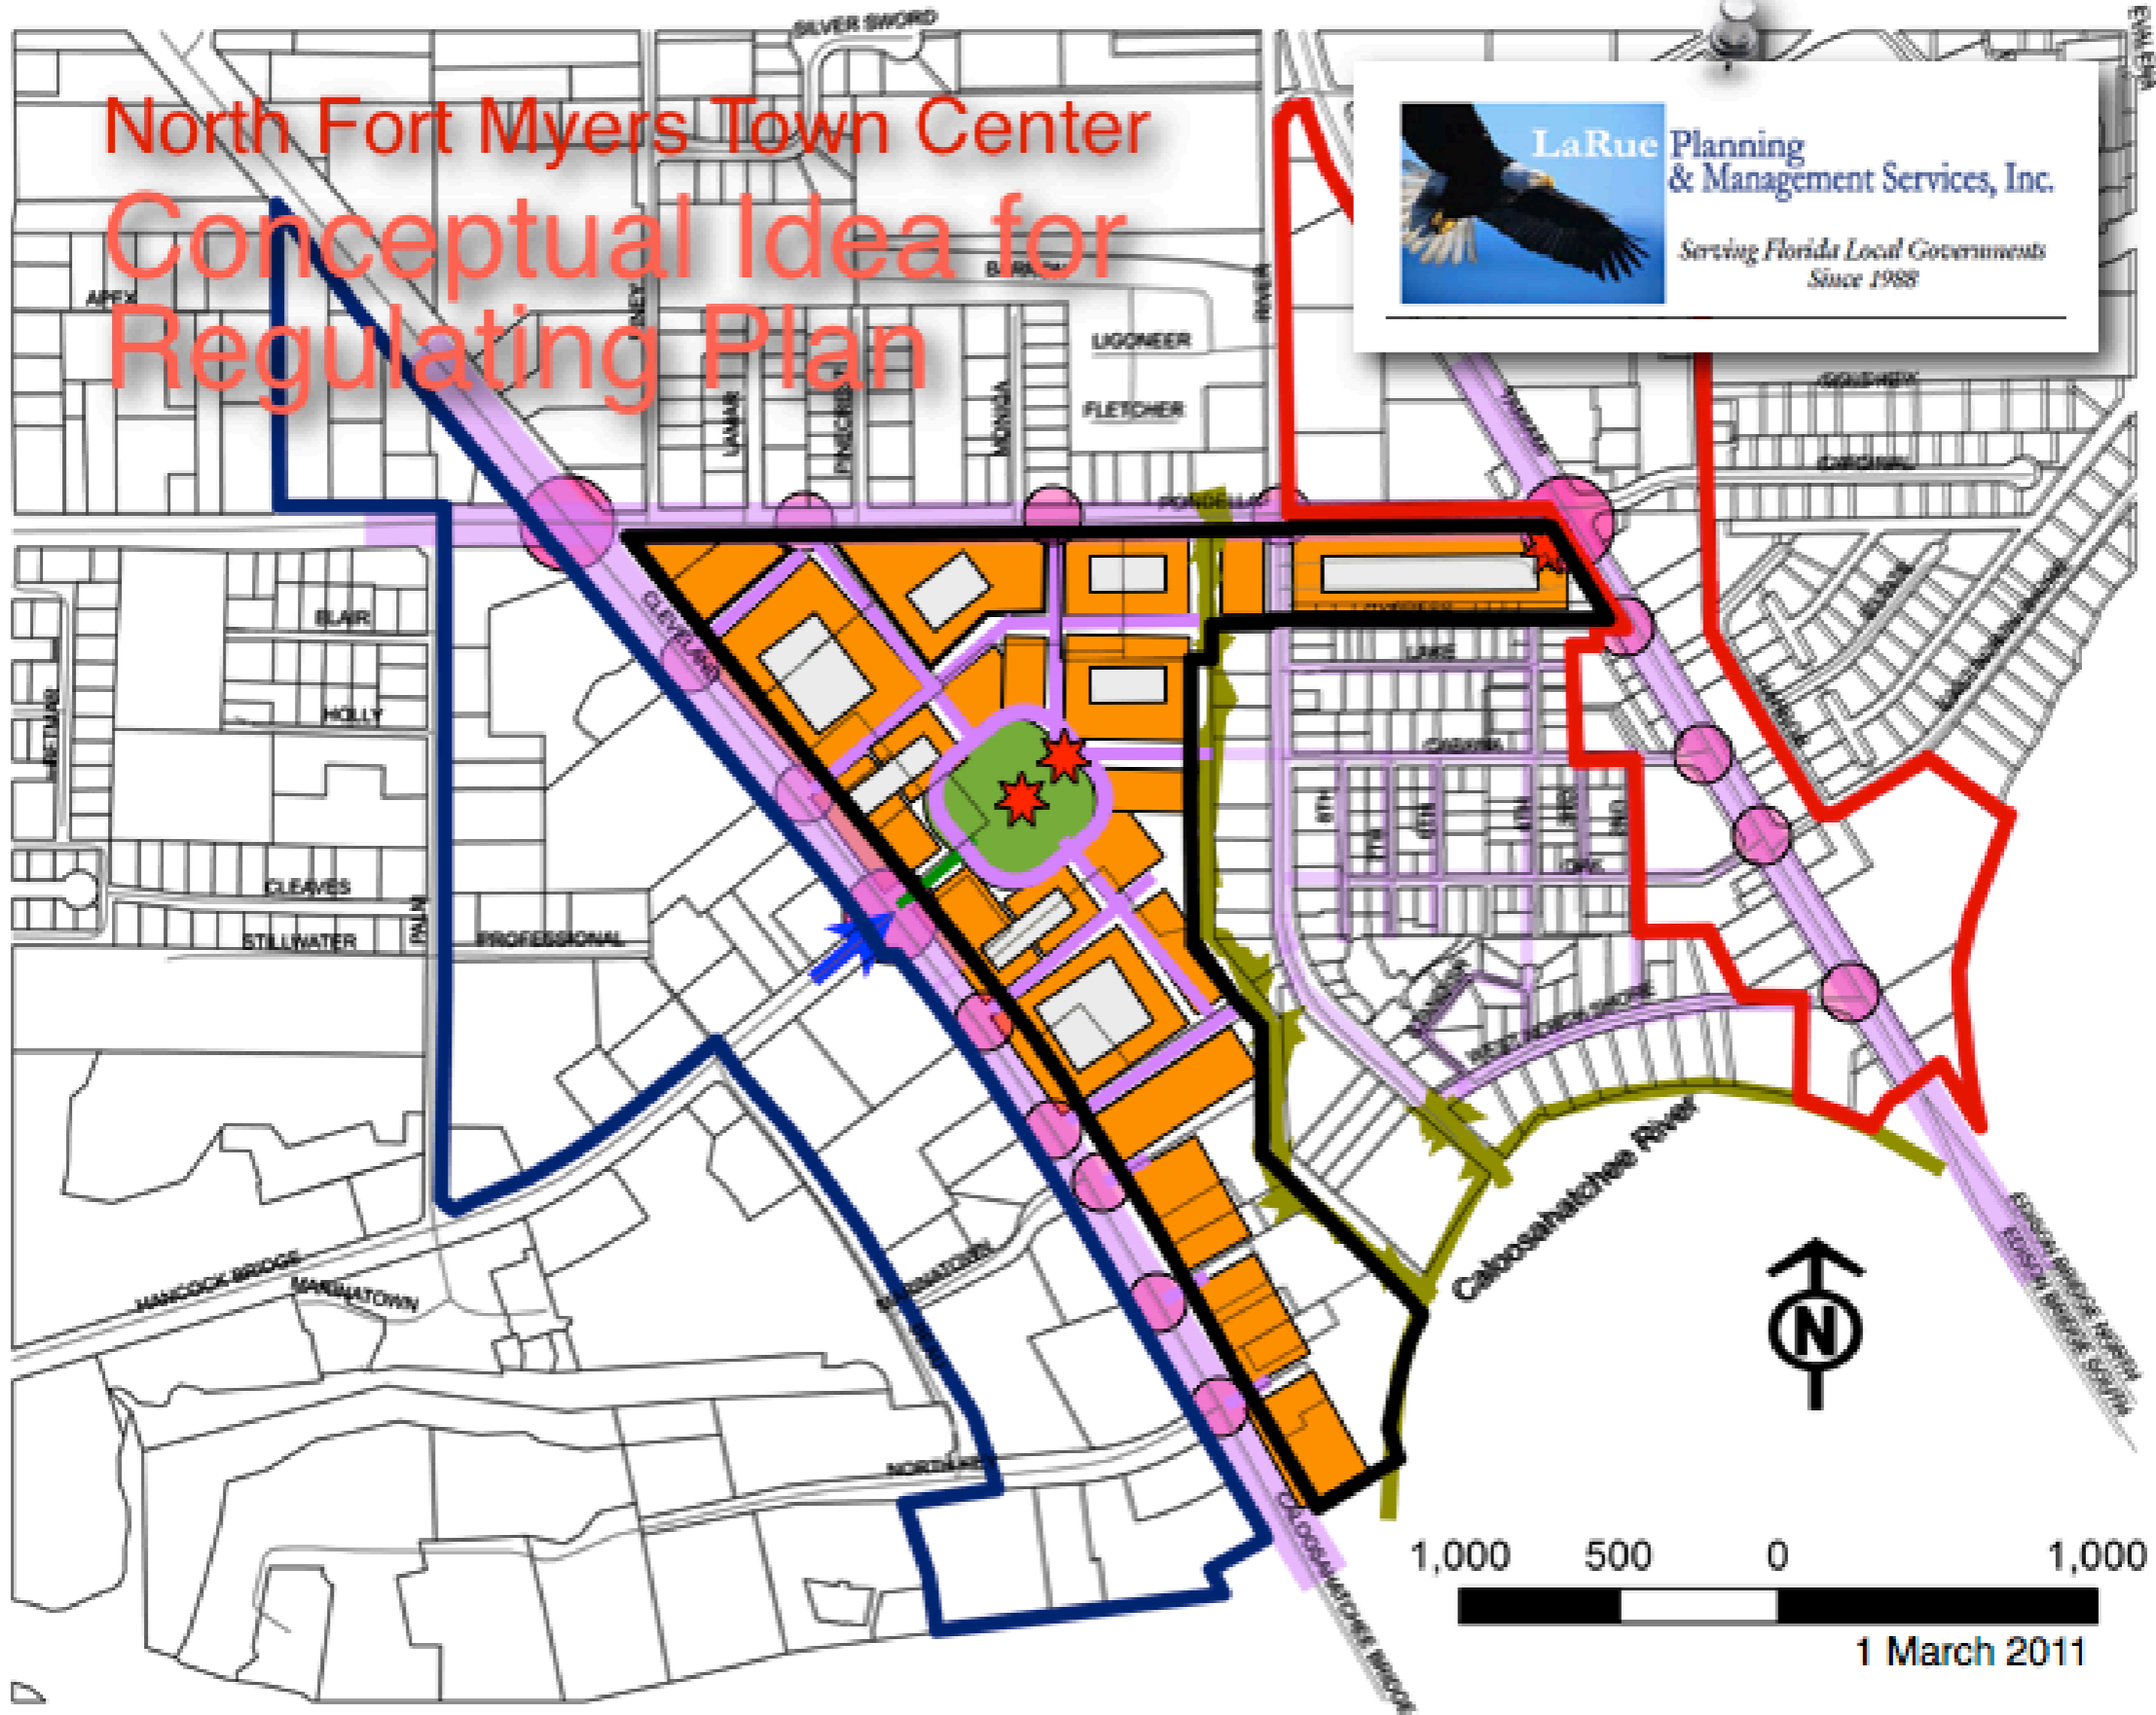

North Fort Myers Town Center Conceptual Idea for Regulating Plan

**LaRue Planning
& Management Services, Inc.**
*Serving Florida Local Governments
Since 1988*

		Intersections		Public Square		Boulevard B - Within the Town Center		Streets		Building Envelopes
		Landmarks		Natural OS		Boulevard A - Both US41s and Pondella		Avenue		On-site Parking