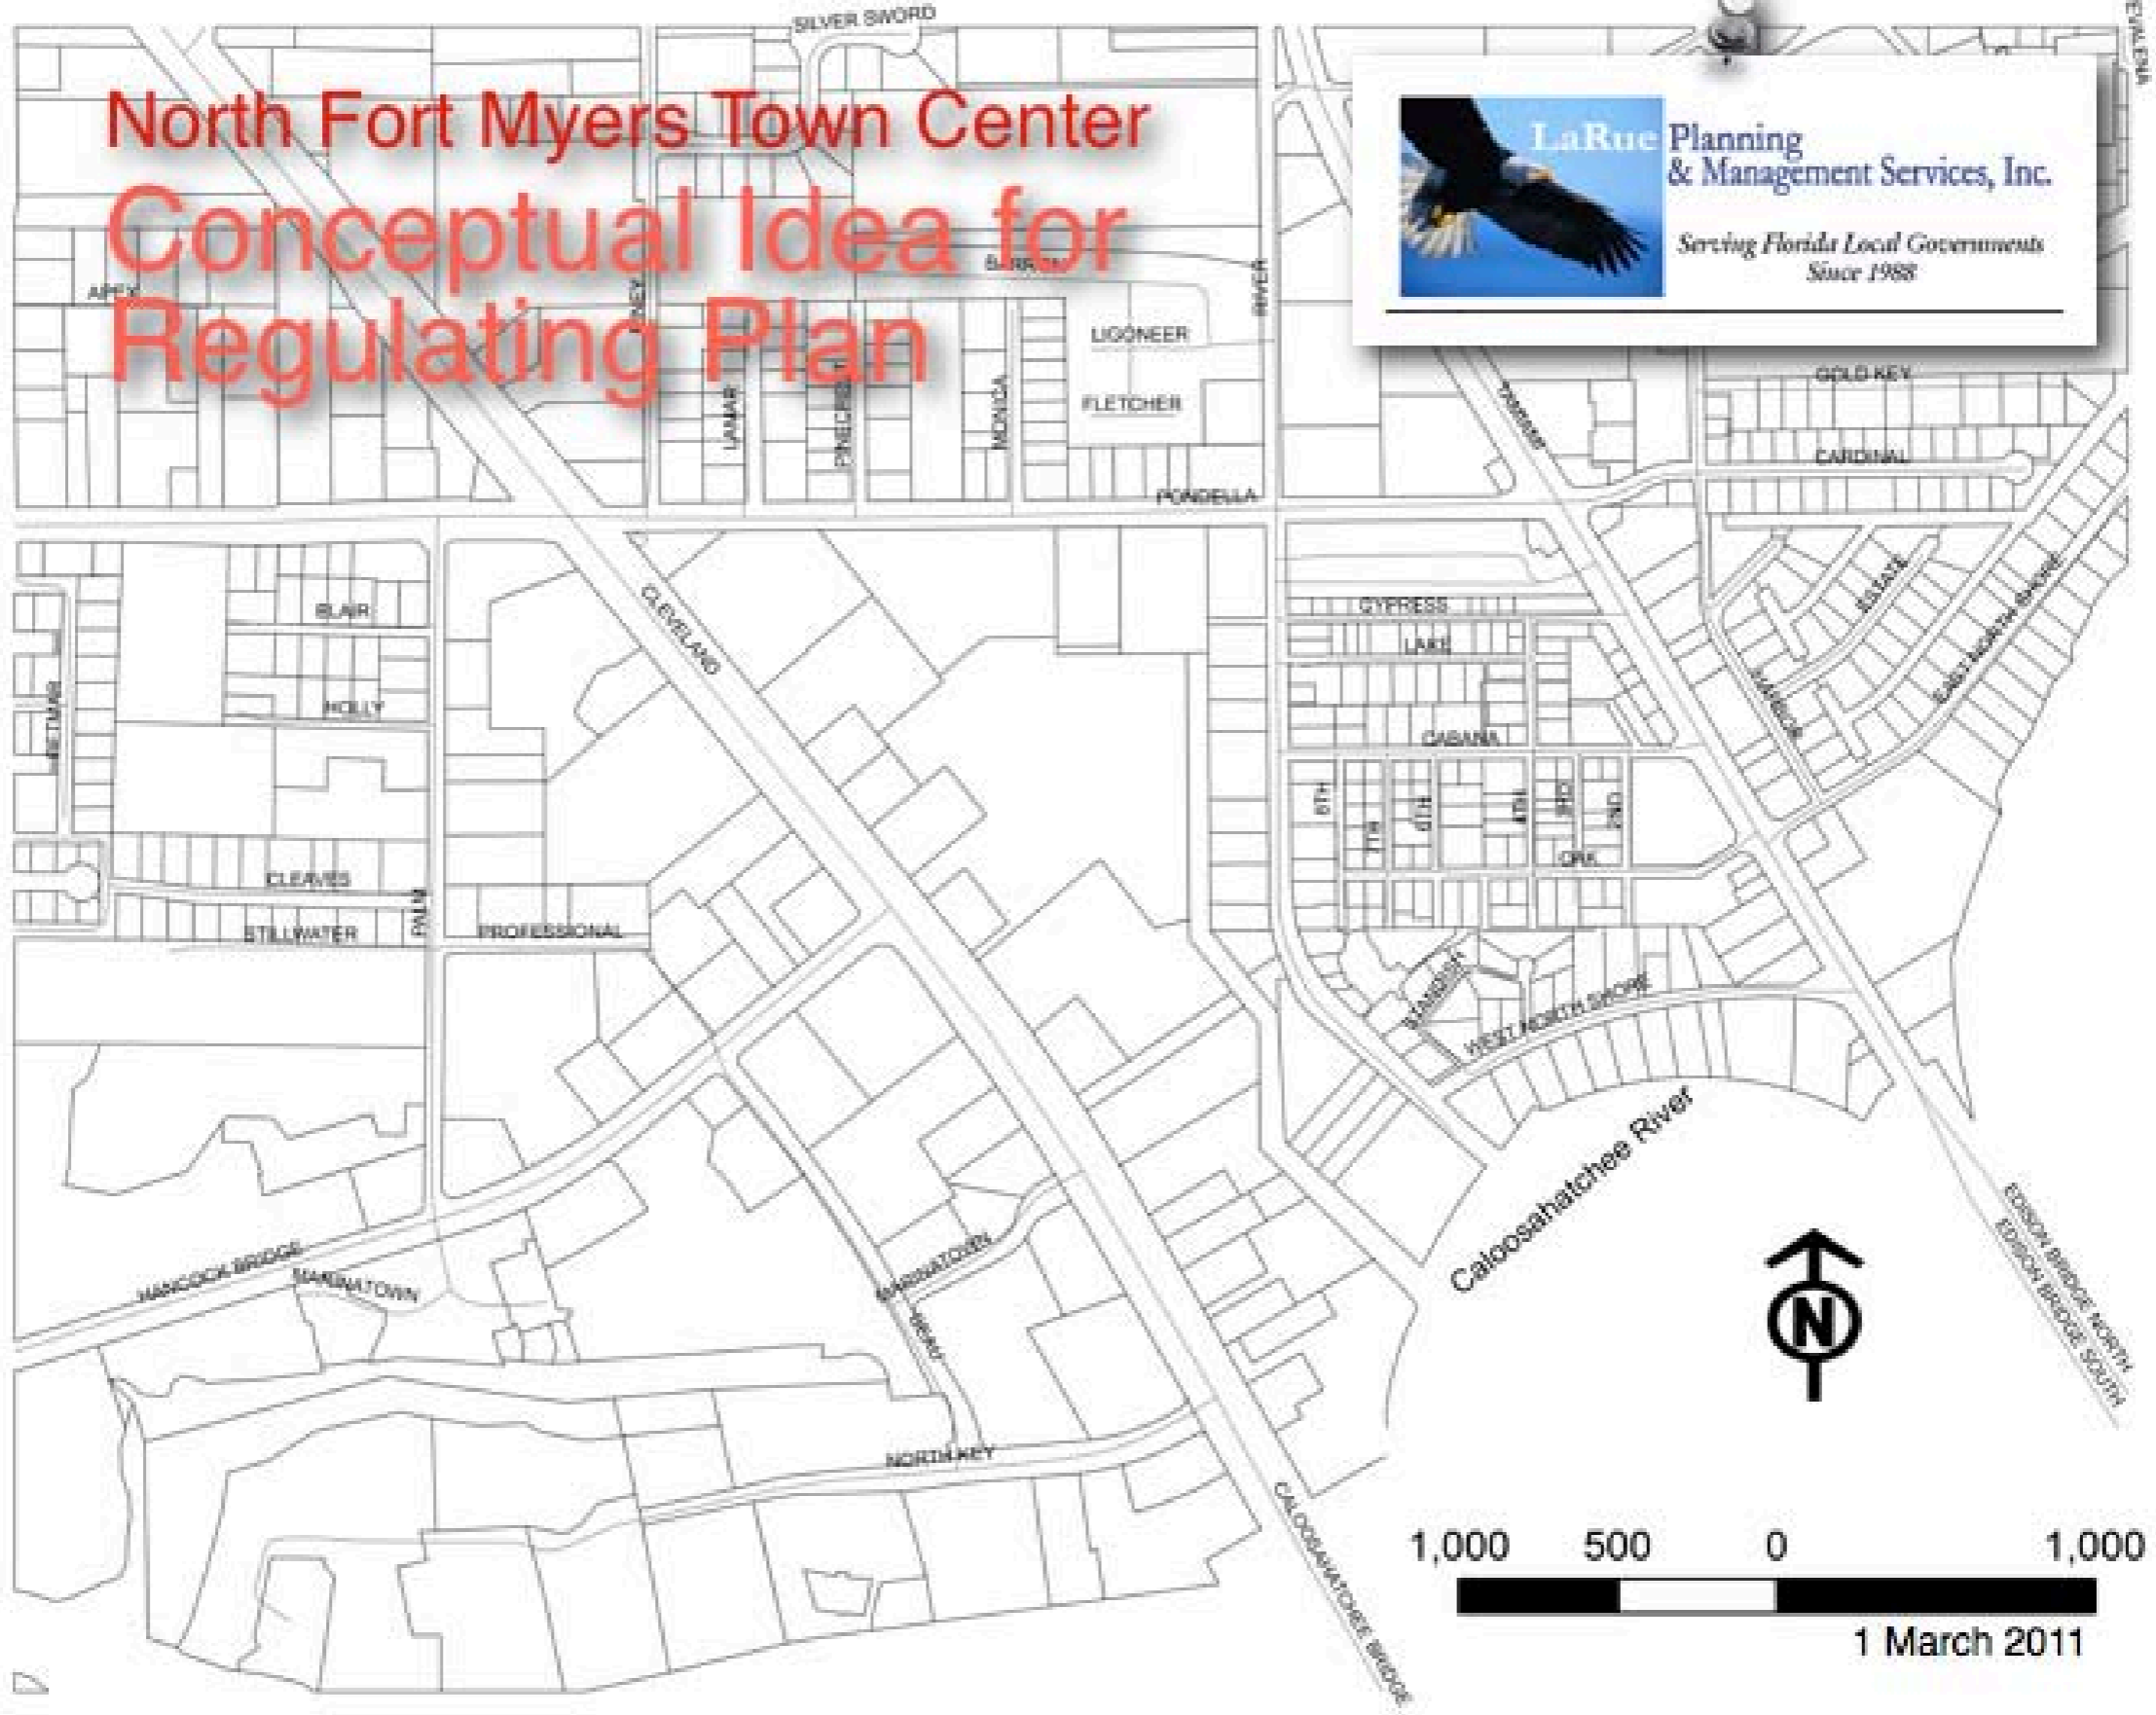

North Fort Myers Town Center
**Conceptual Planning
Diagram**

1 March 2011

North Fort Myers Town Center Conceptual Idea for Regulating Plan

LaRue Planning
& Management Services, Inc.

*Serving Florida Local Governments
Since 1988*