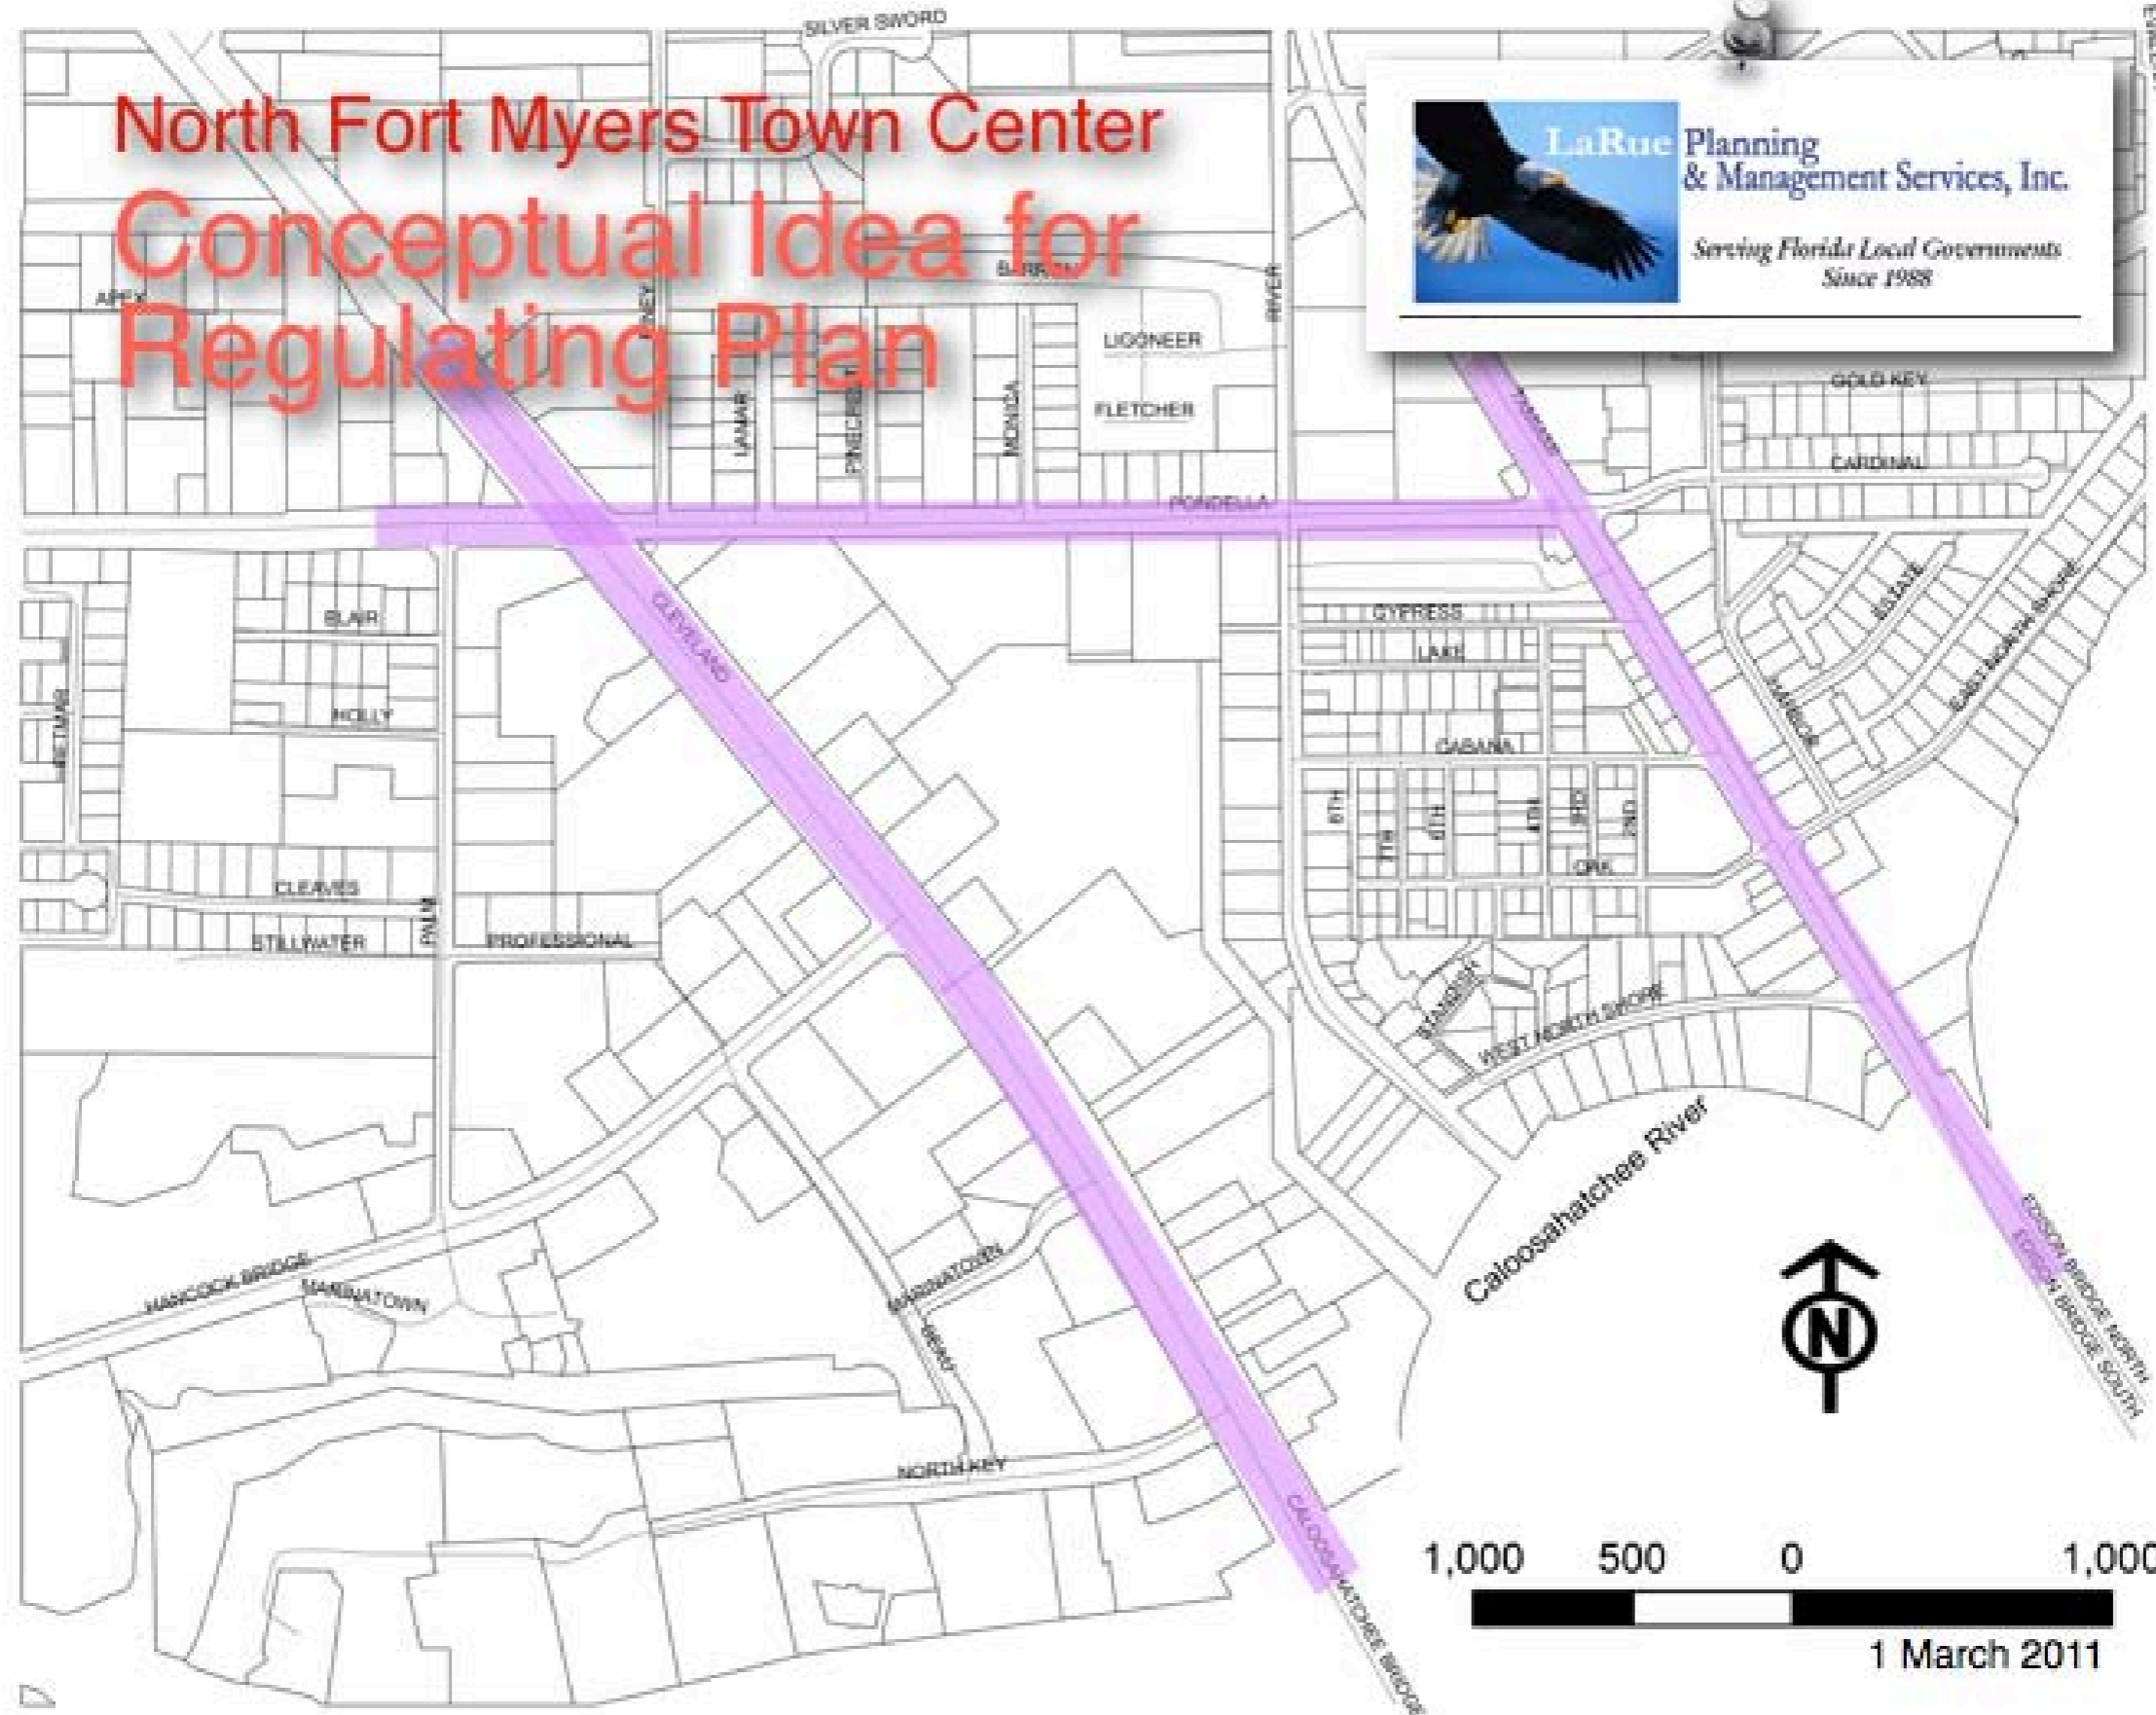

North Fort Myers Town Center
**Conceptual Planning
Diagram**

1 March 2011

North Fort Myers Town Center Conceptual Idea for Regulating Plan

LaRue Planning
& Management Services, Inc.

*Serving Florida Local Governments
Since 1988*

1 March 2011

North Fort Myers Town Center Conceptual Idea for Regulating Plan

LaRue Planning
& Management Services, Inc.
*Serving Florida Local Governments
Since 1988*

 Boulevard A - Both US41s and Pondella

1 March 2011

North Fort Myers Town Center Conceptual Idea for Regulating Plan

**LaRue Planning
& Management Services, Inc.**
*Serving Florida Local Governments
Since 1988*

  Intersections

 Boulevard A - Both US41s and Pondella