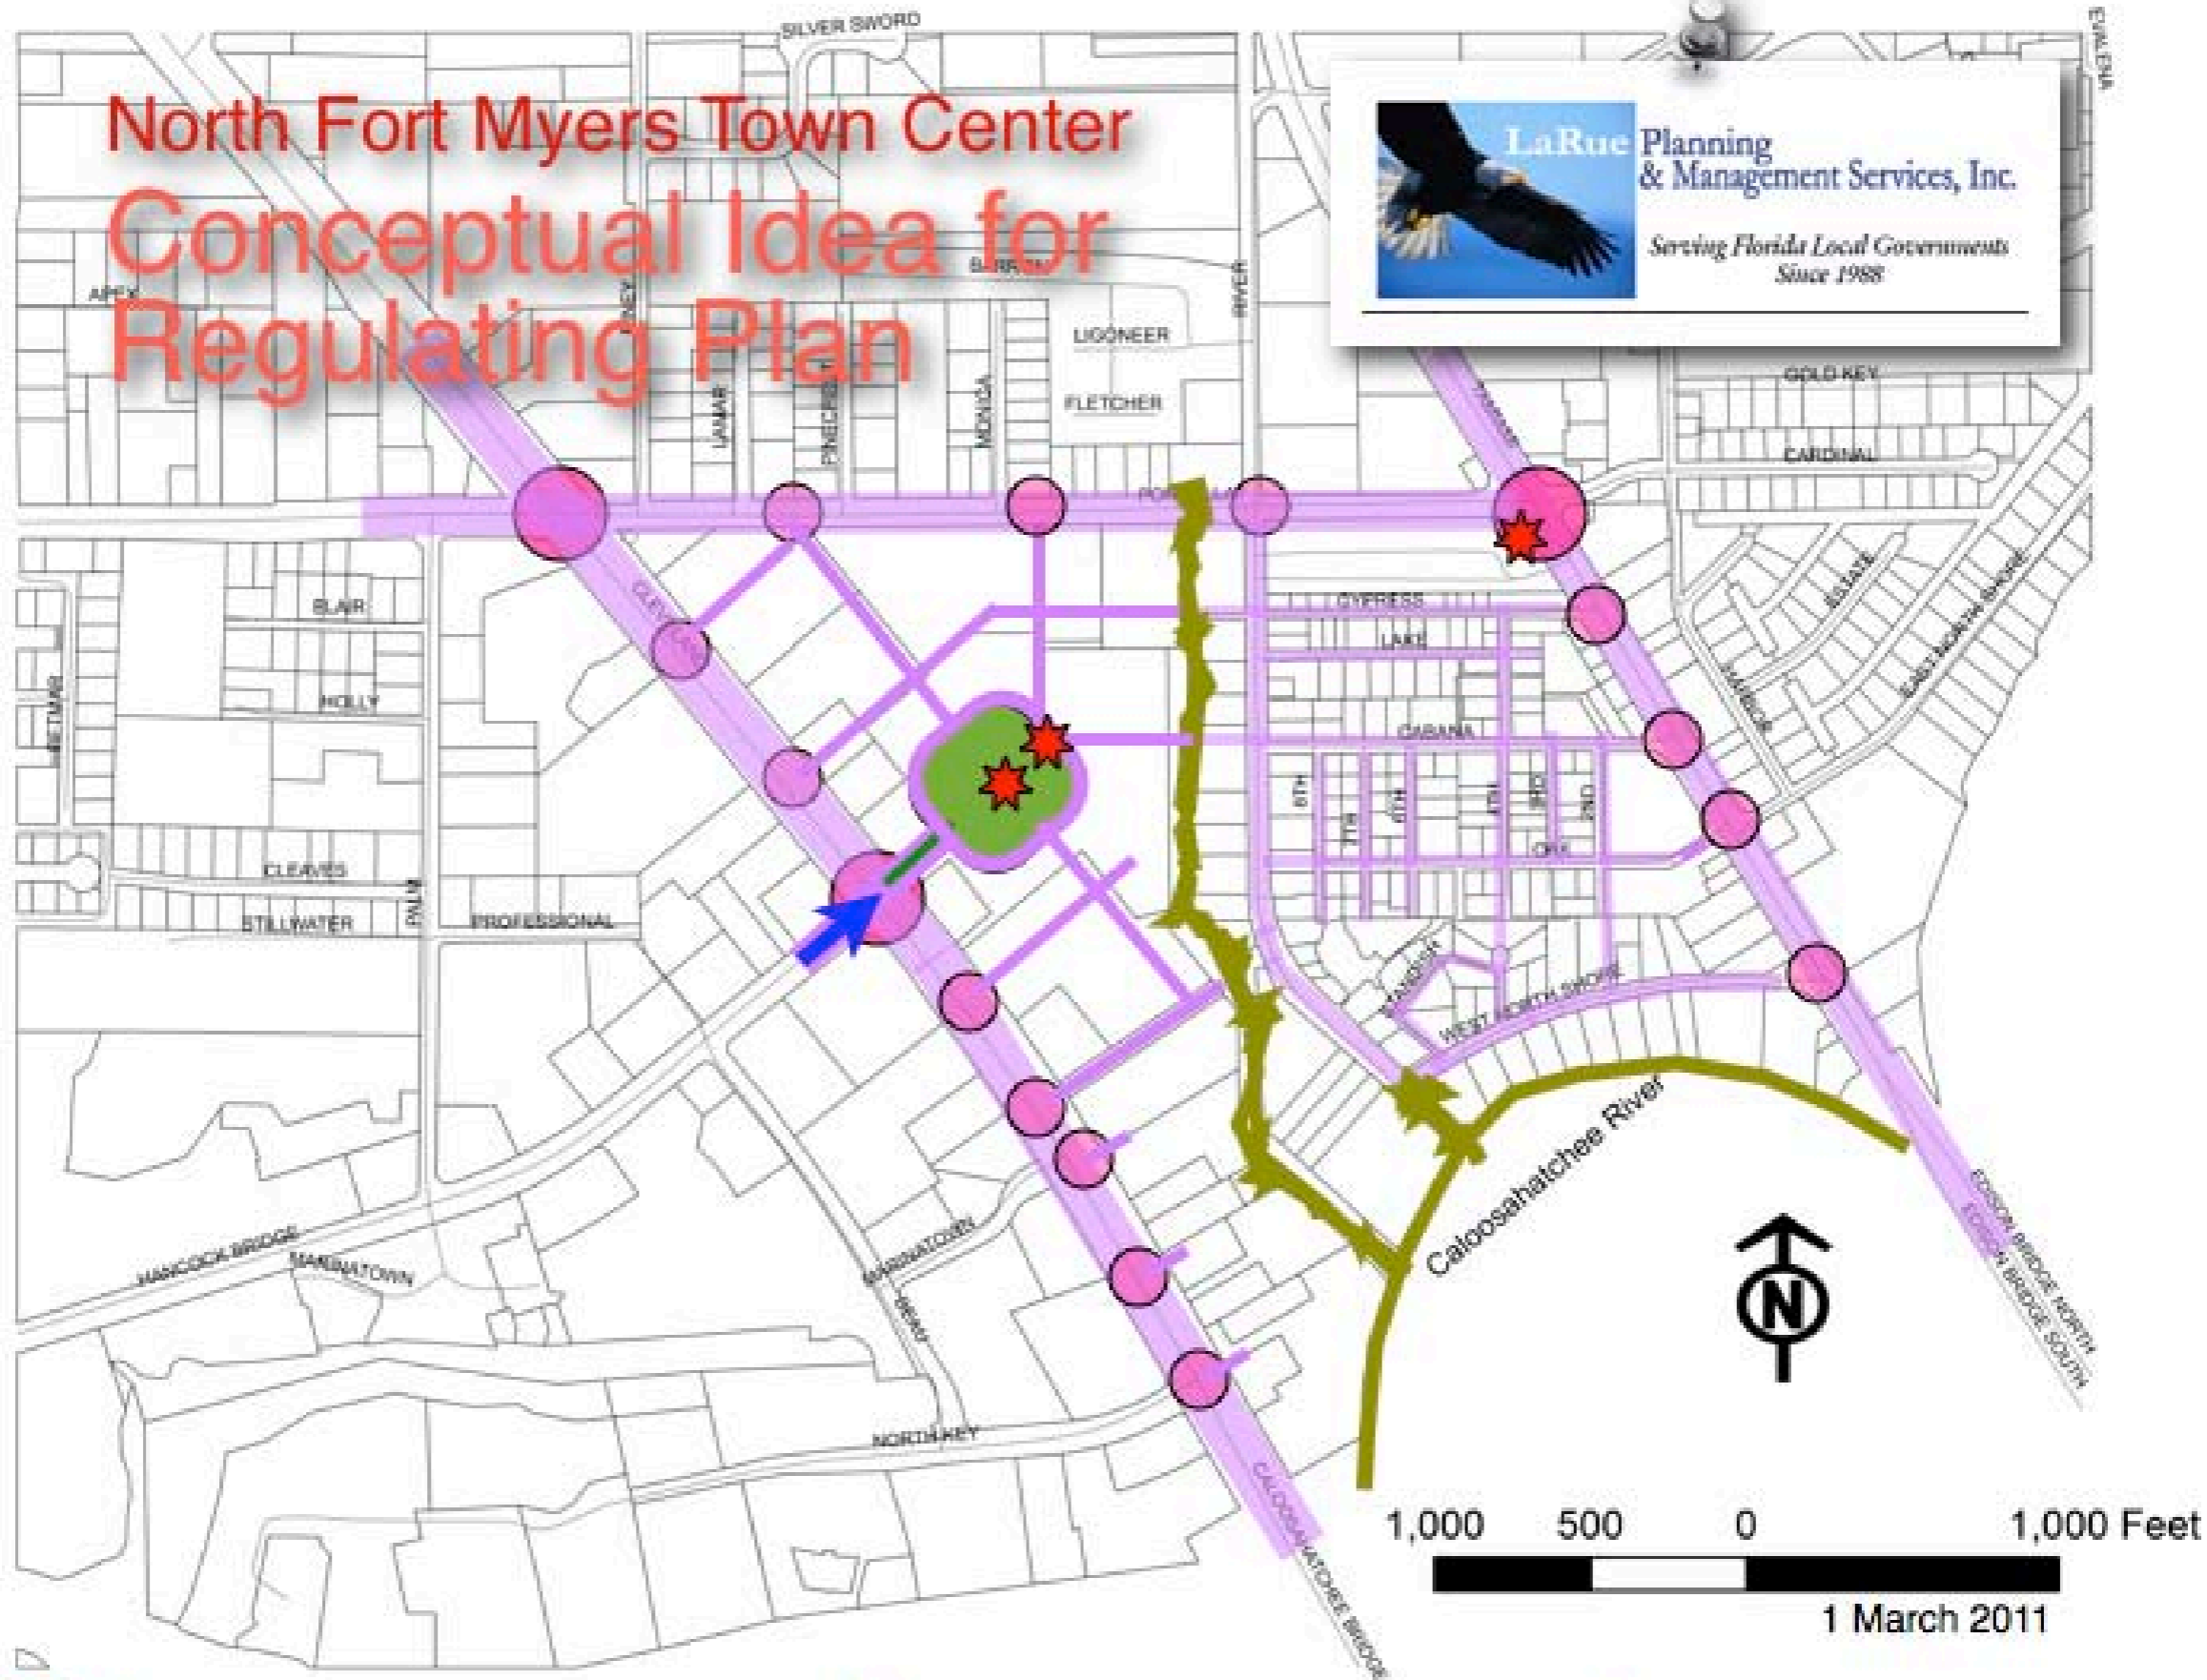

North Fort Myers Town Center Conceptual Idea for Regulating Plan

**LaRue Planning
& Management Services, Inc.**
*Serving Florida Local Governments
Since 1988*

1 March 2011

- Intersections
- Intersections
- Public Square
- Boulevard B - Within the Town Center
- Streets
- Landmarks
- Natural OS
- Boulevard A - Both US41s and Pondella
- Avenue