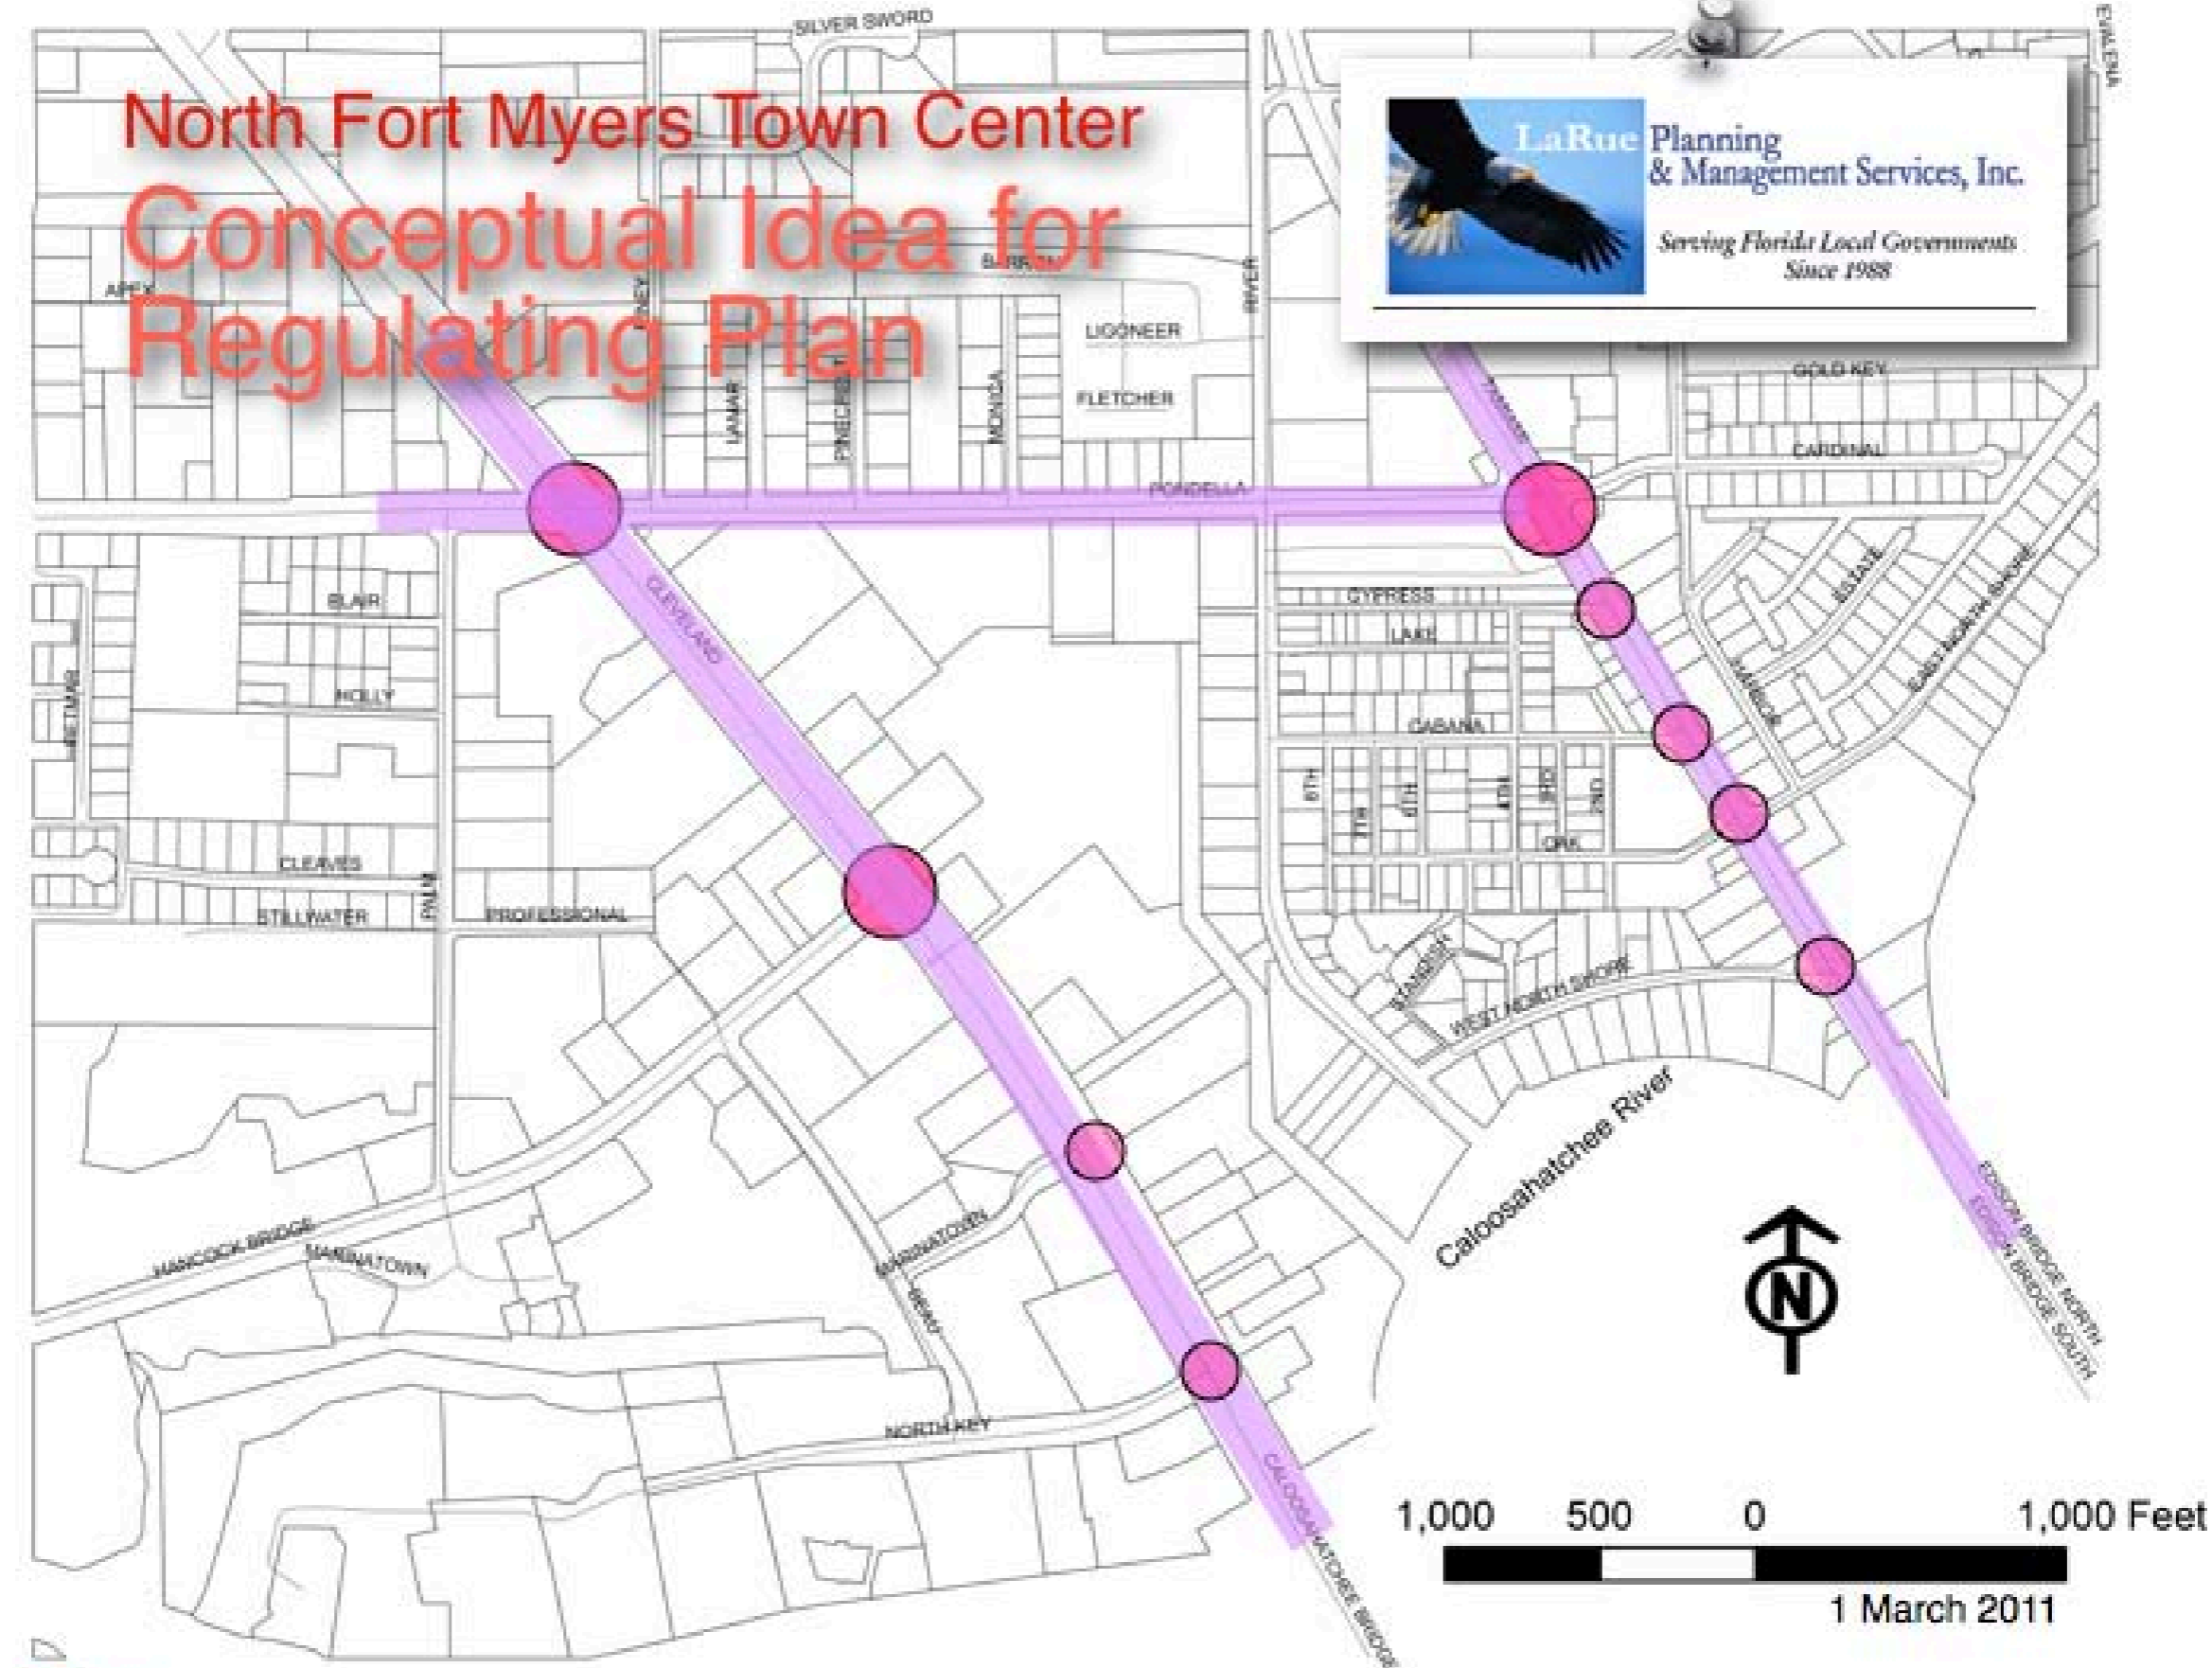

1 March 2011

North Fort Myers Town Center Conceptual Idea for Regulating Plan

LaRue Planning
& Management Services, Inc.
*Serving Florida Local Governments
Since 1988*

 Boulevard A - Both US41s and Pondella

1 March 2011

North Fort Myers Town Center Conceptual Idea for Regulating Plan

**LaRue Planning
& Management Services, Inc.**
*Serving Florida Local Governments
Since 1988*

  Intersections

 Boulevard A - Both US41s and Pondella