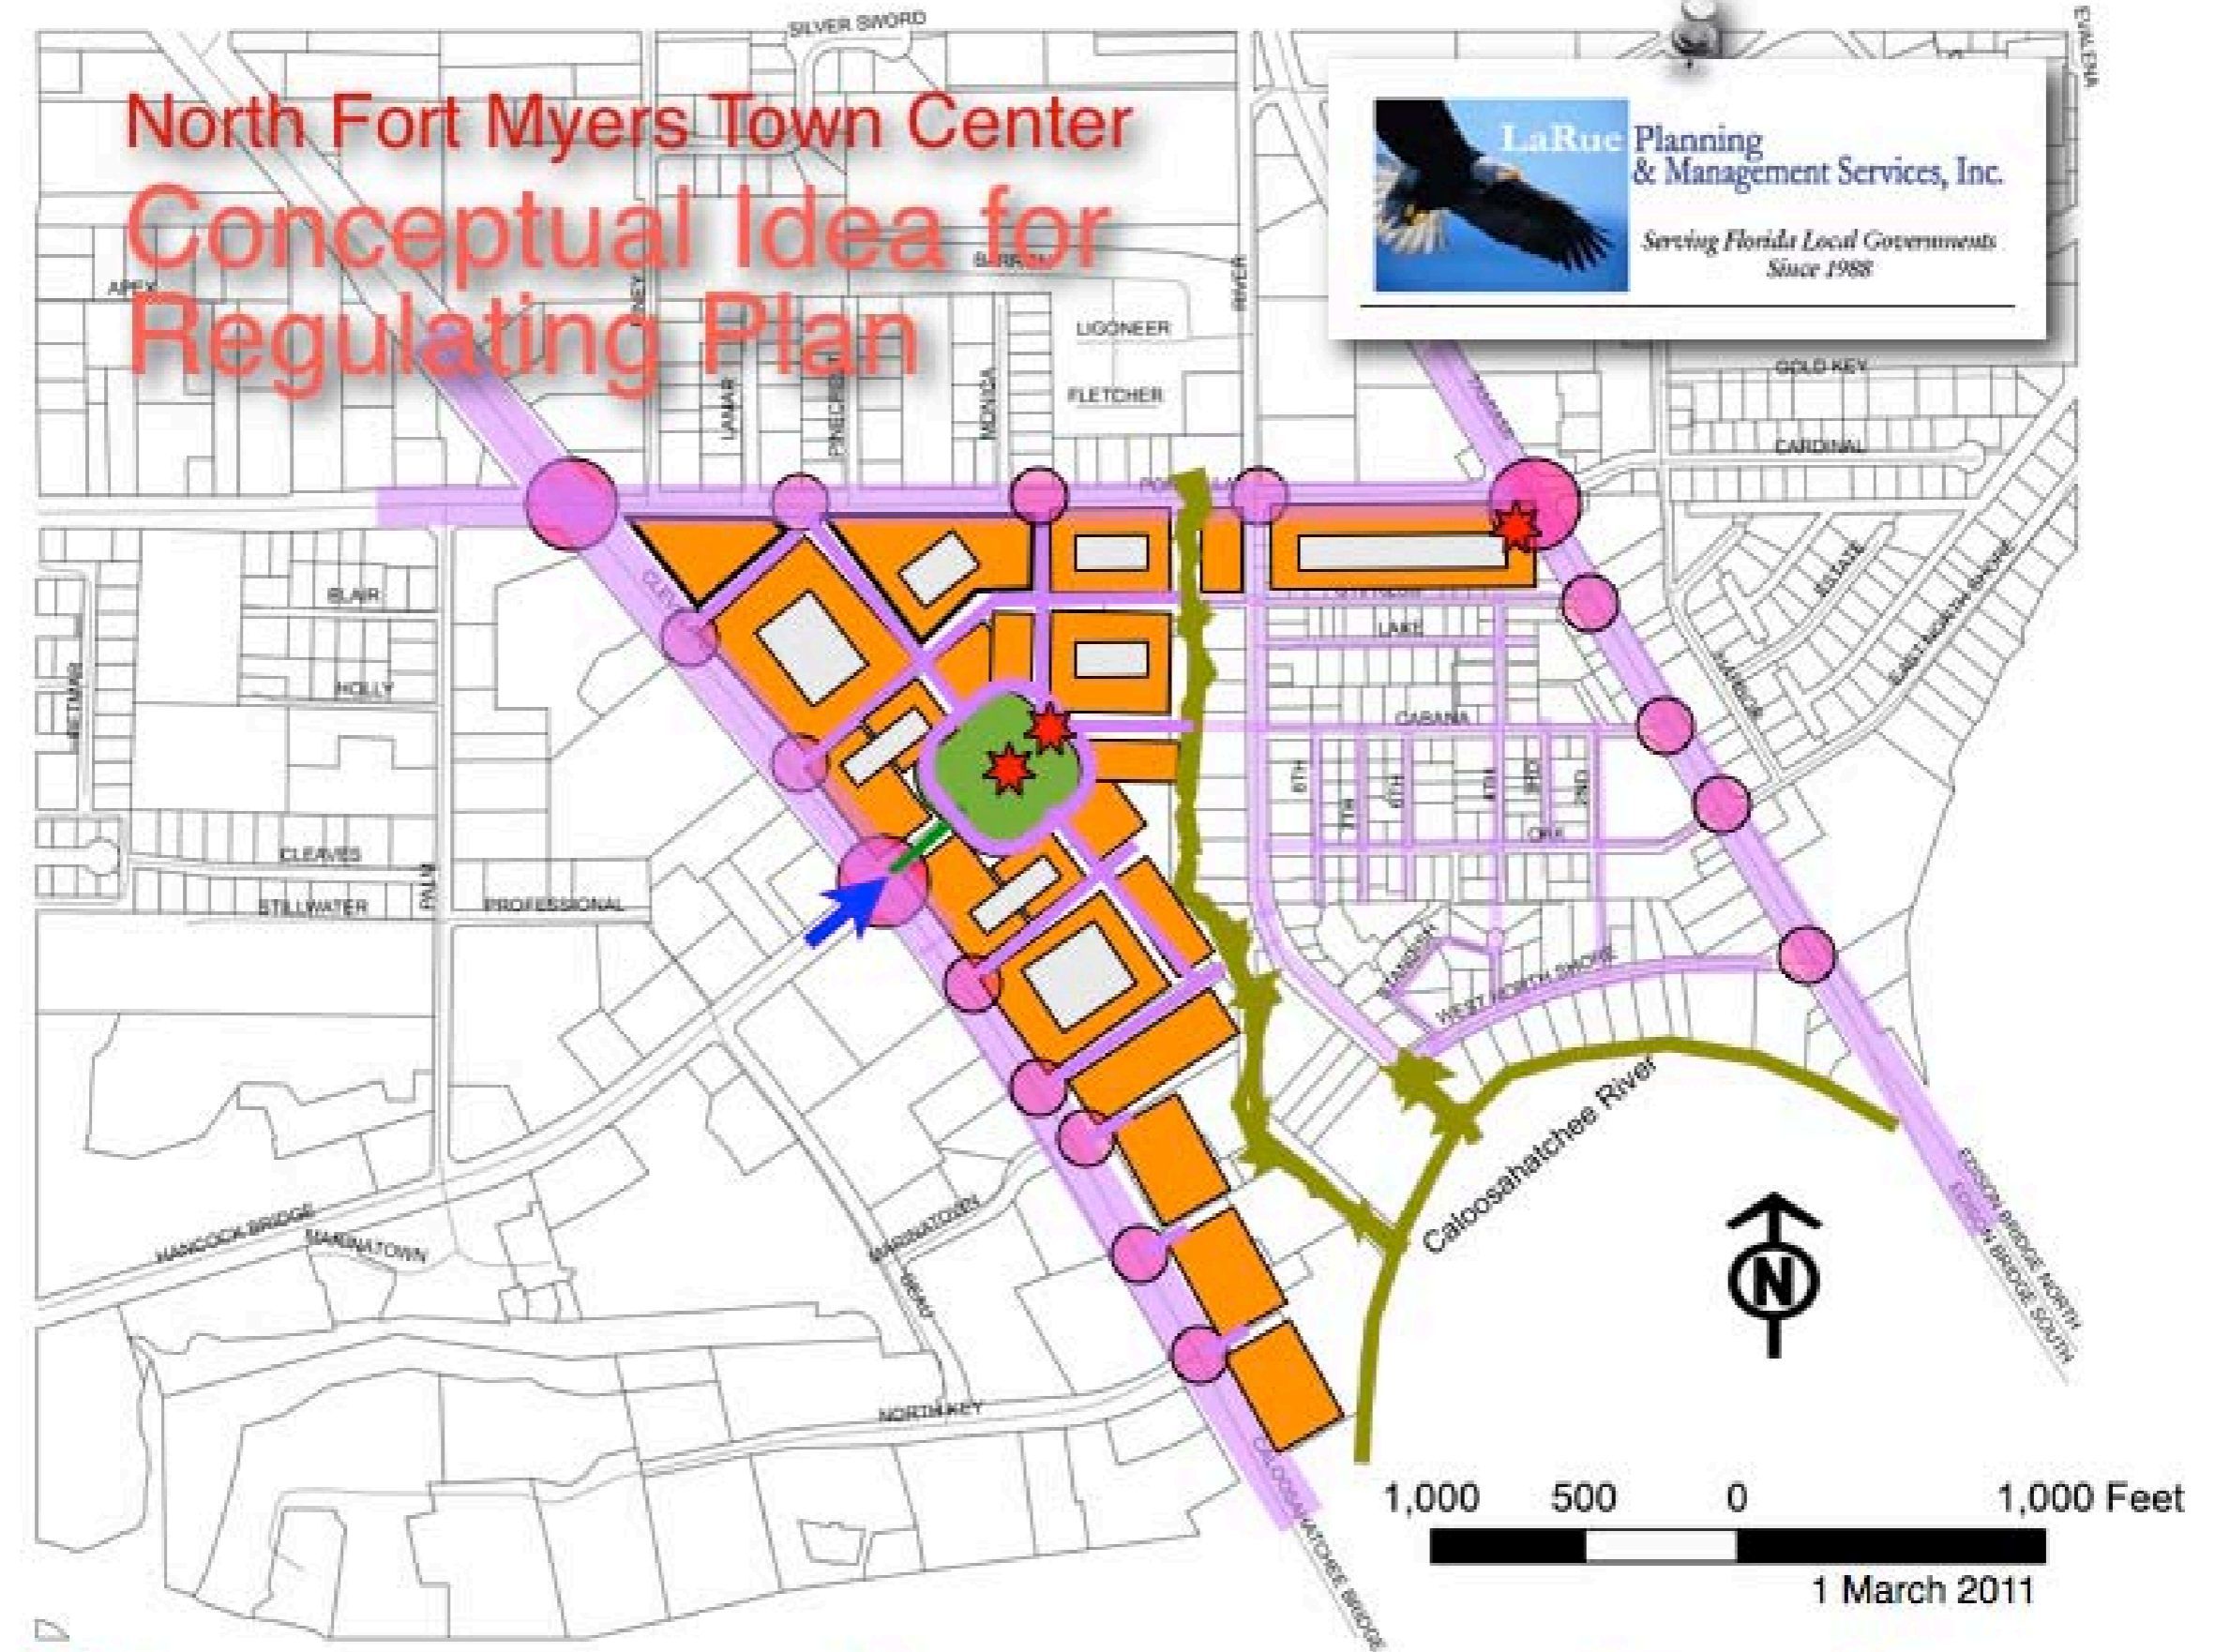

North Fort Myers Town Center Conceptual Idea for Regulating Plan

LaRue Planning
& Management Services, Inc.

*Serving Florida Local Governments
Since 1988*

- Intersections
- Public Square
- Boulevard B - Within the Town Center
- Streets
- Building Envelopes
- Landmarks
- Natural OS
- Boulevard A - Both US41s and Pondella
- Avenue
- On-site Parking

1 March 2011