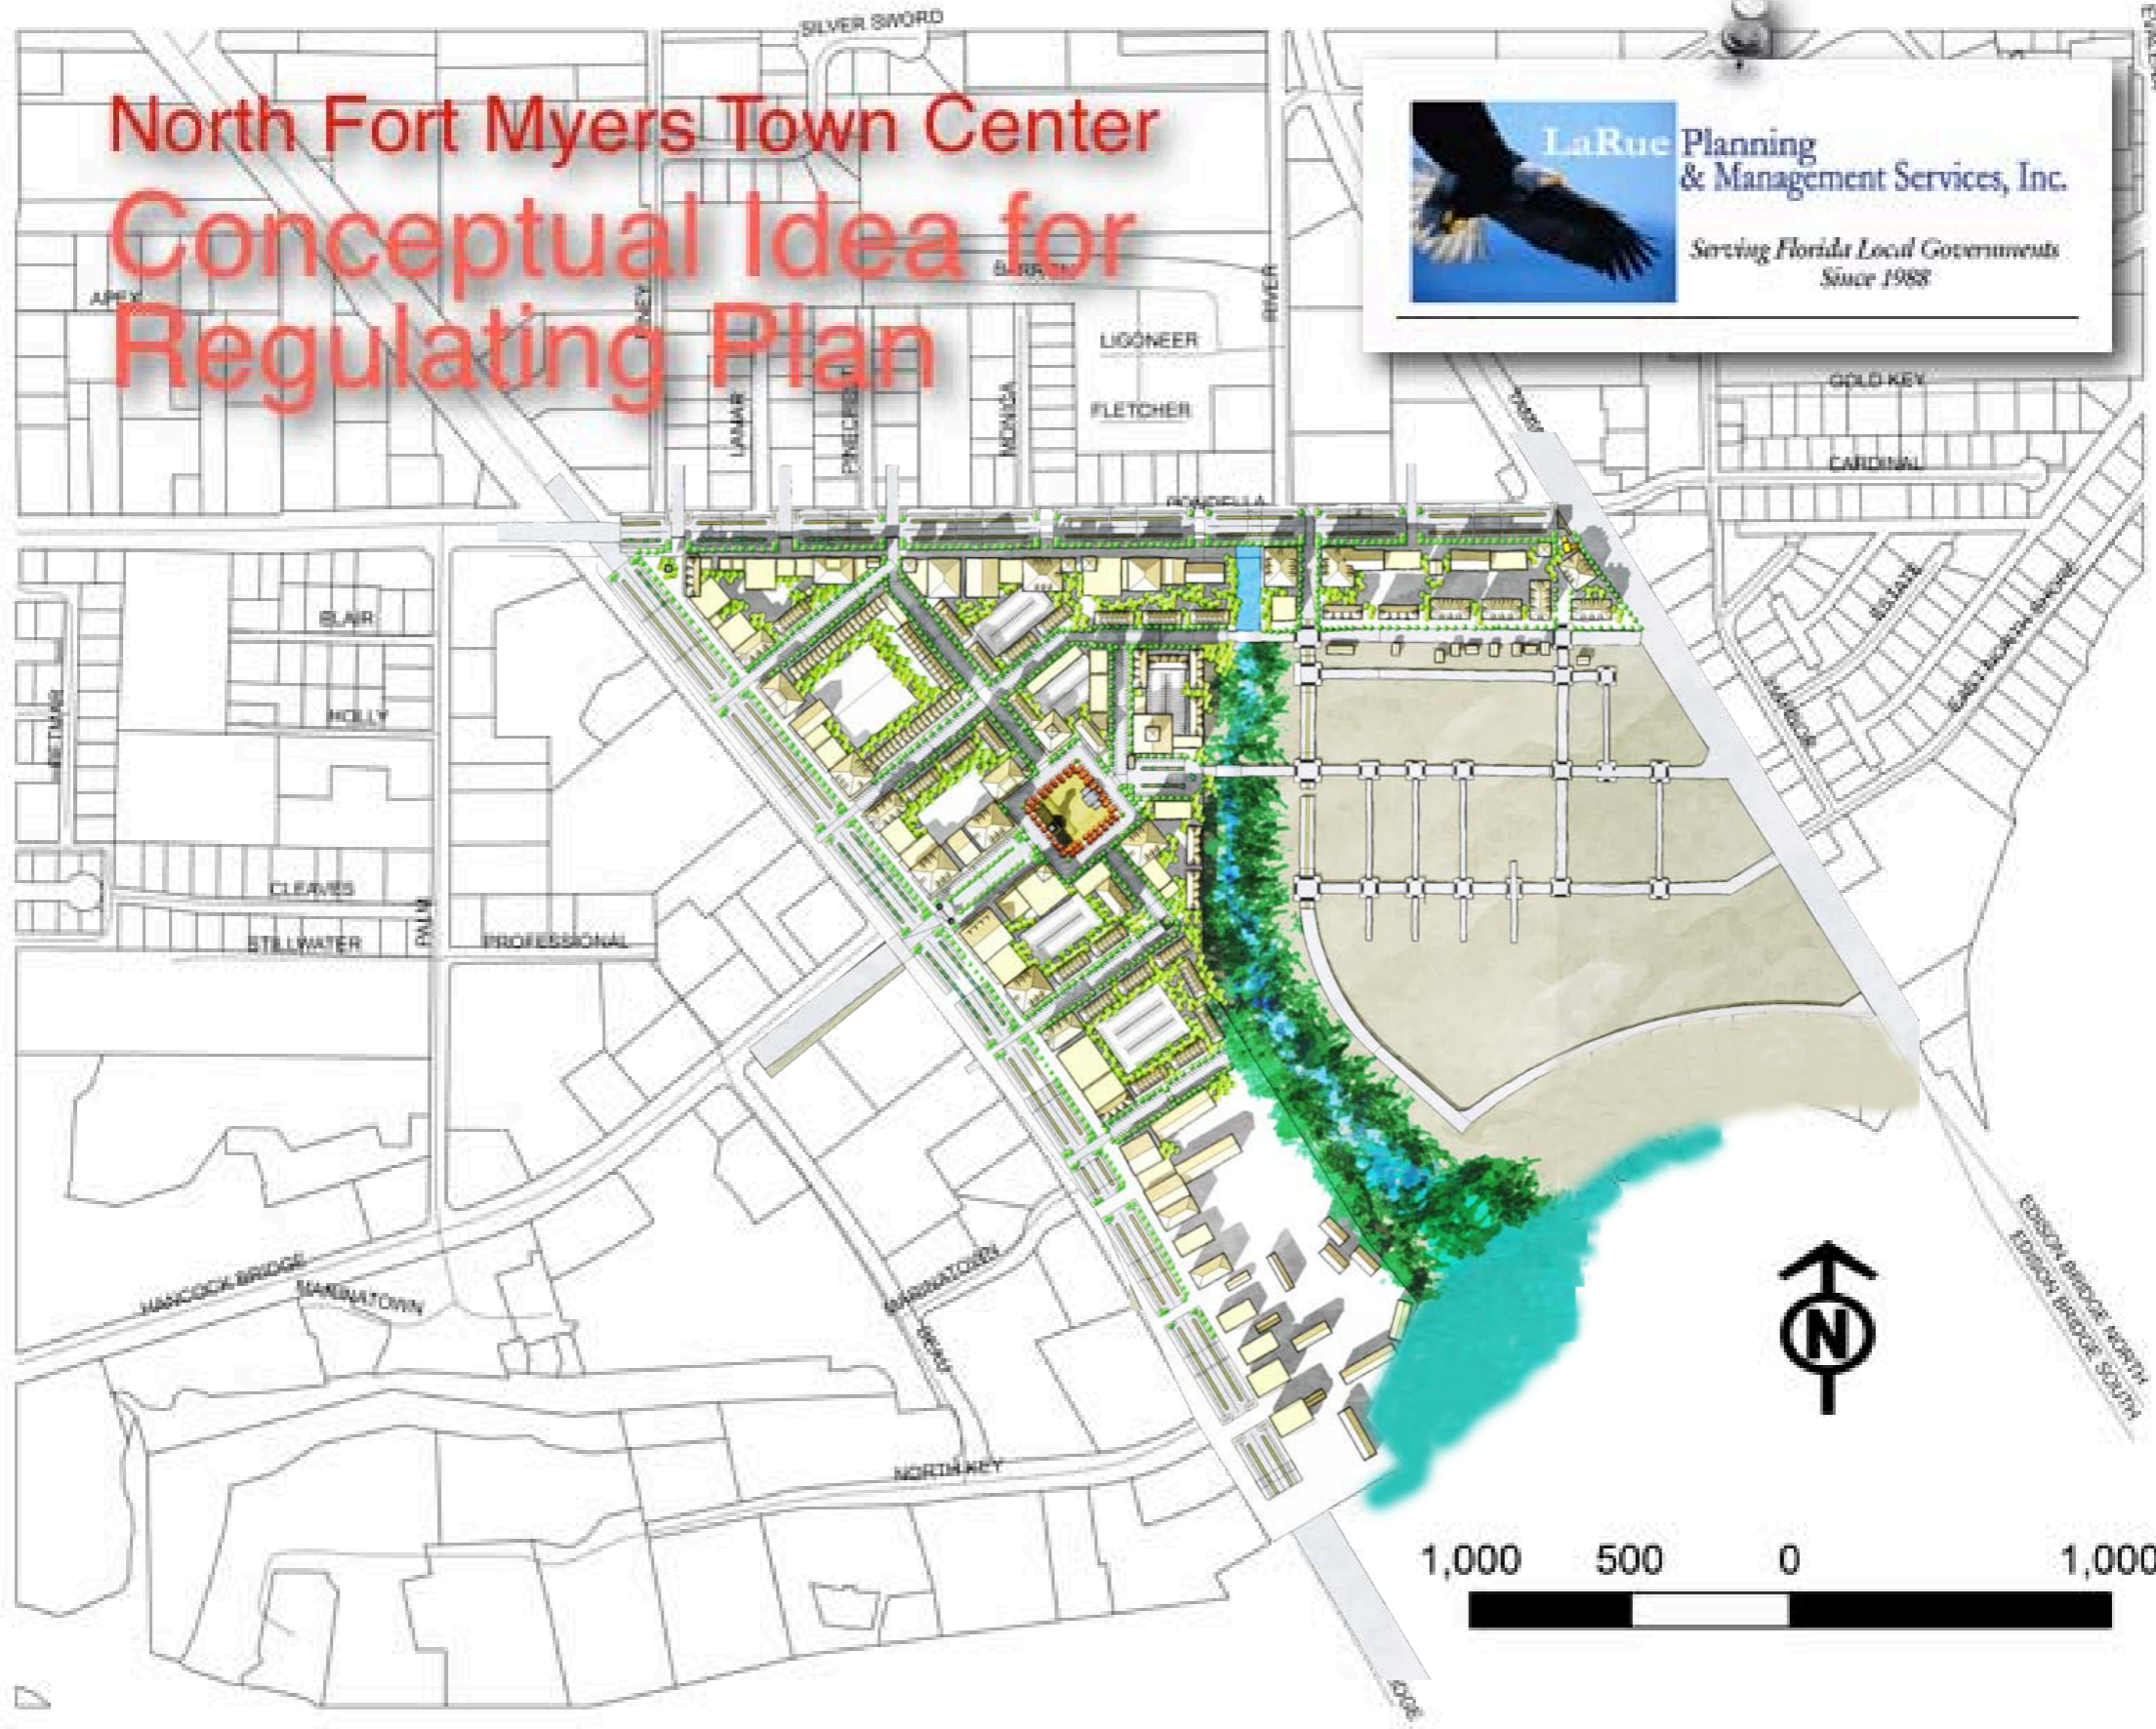

North Fort Myers Town Center Conceptual Idea for Regulating Plan

LaRue Planning
& Management Services, Inc.

Serving Florida Local Governments
Since 1988